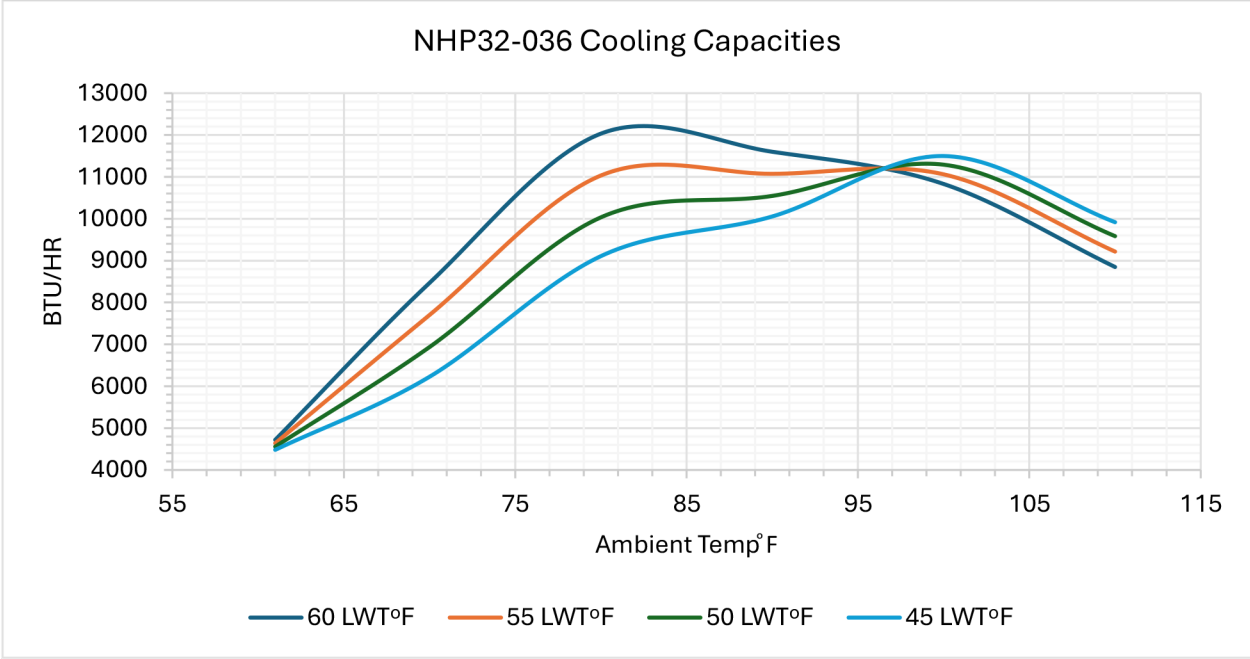

NTI Verta Capacity Charts

NHP32-036

Heating and Cooling Capacities

NHP32-060

Heating and Cooling Capacities