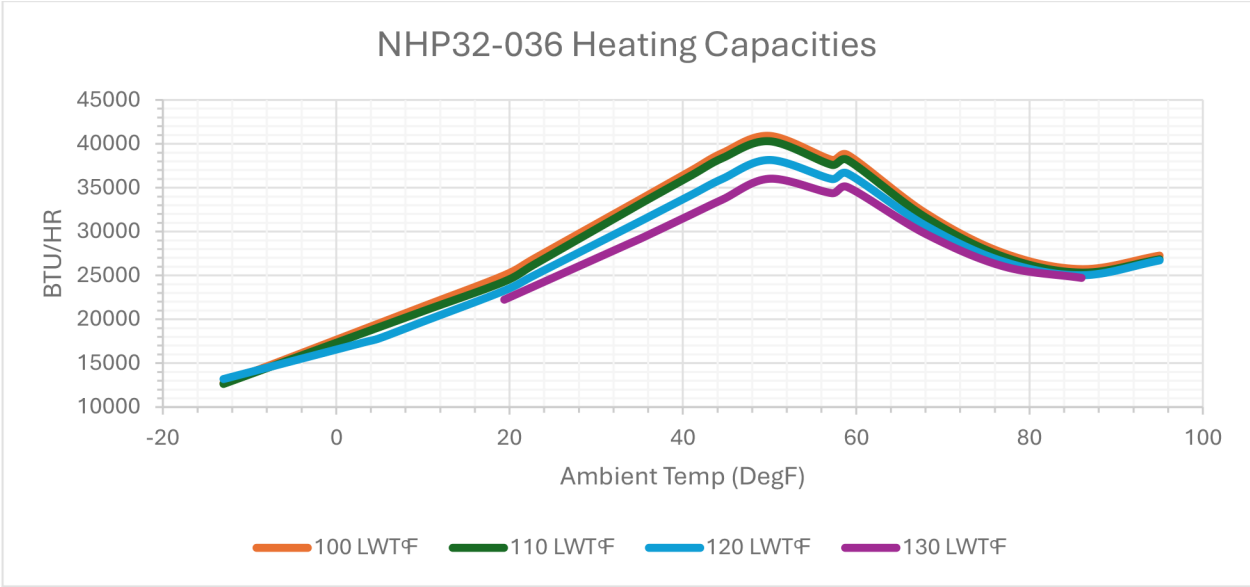

NTI Verta Capacity Charts

NHP32-036

Heating and Cooling Capacities

NHP32-060

Heating and Cooling Capacities